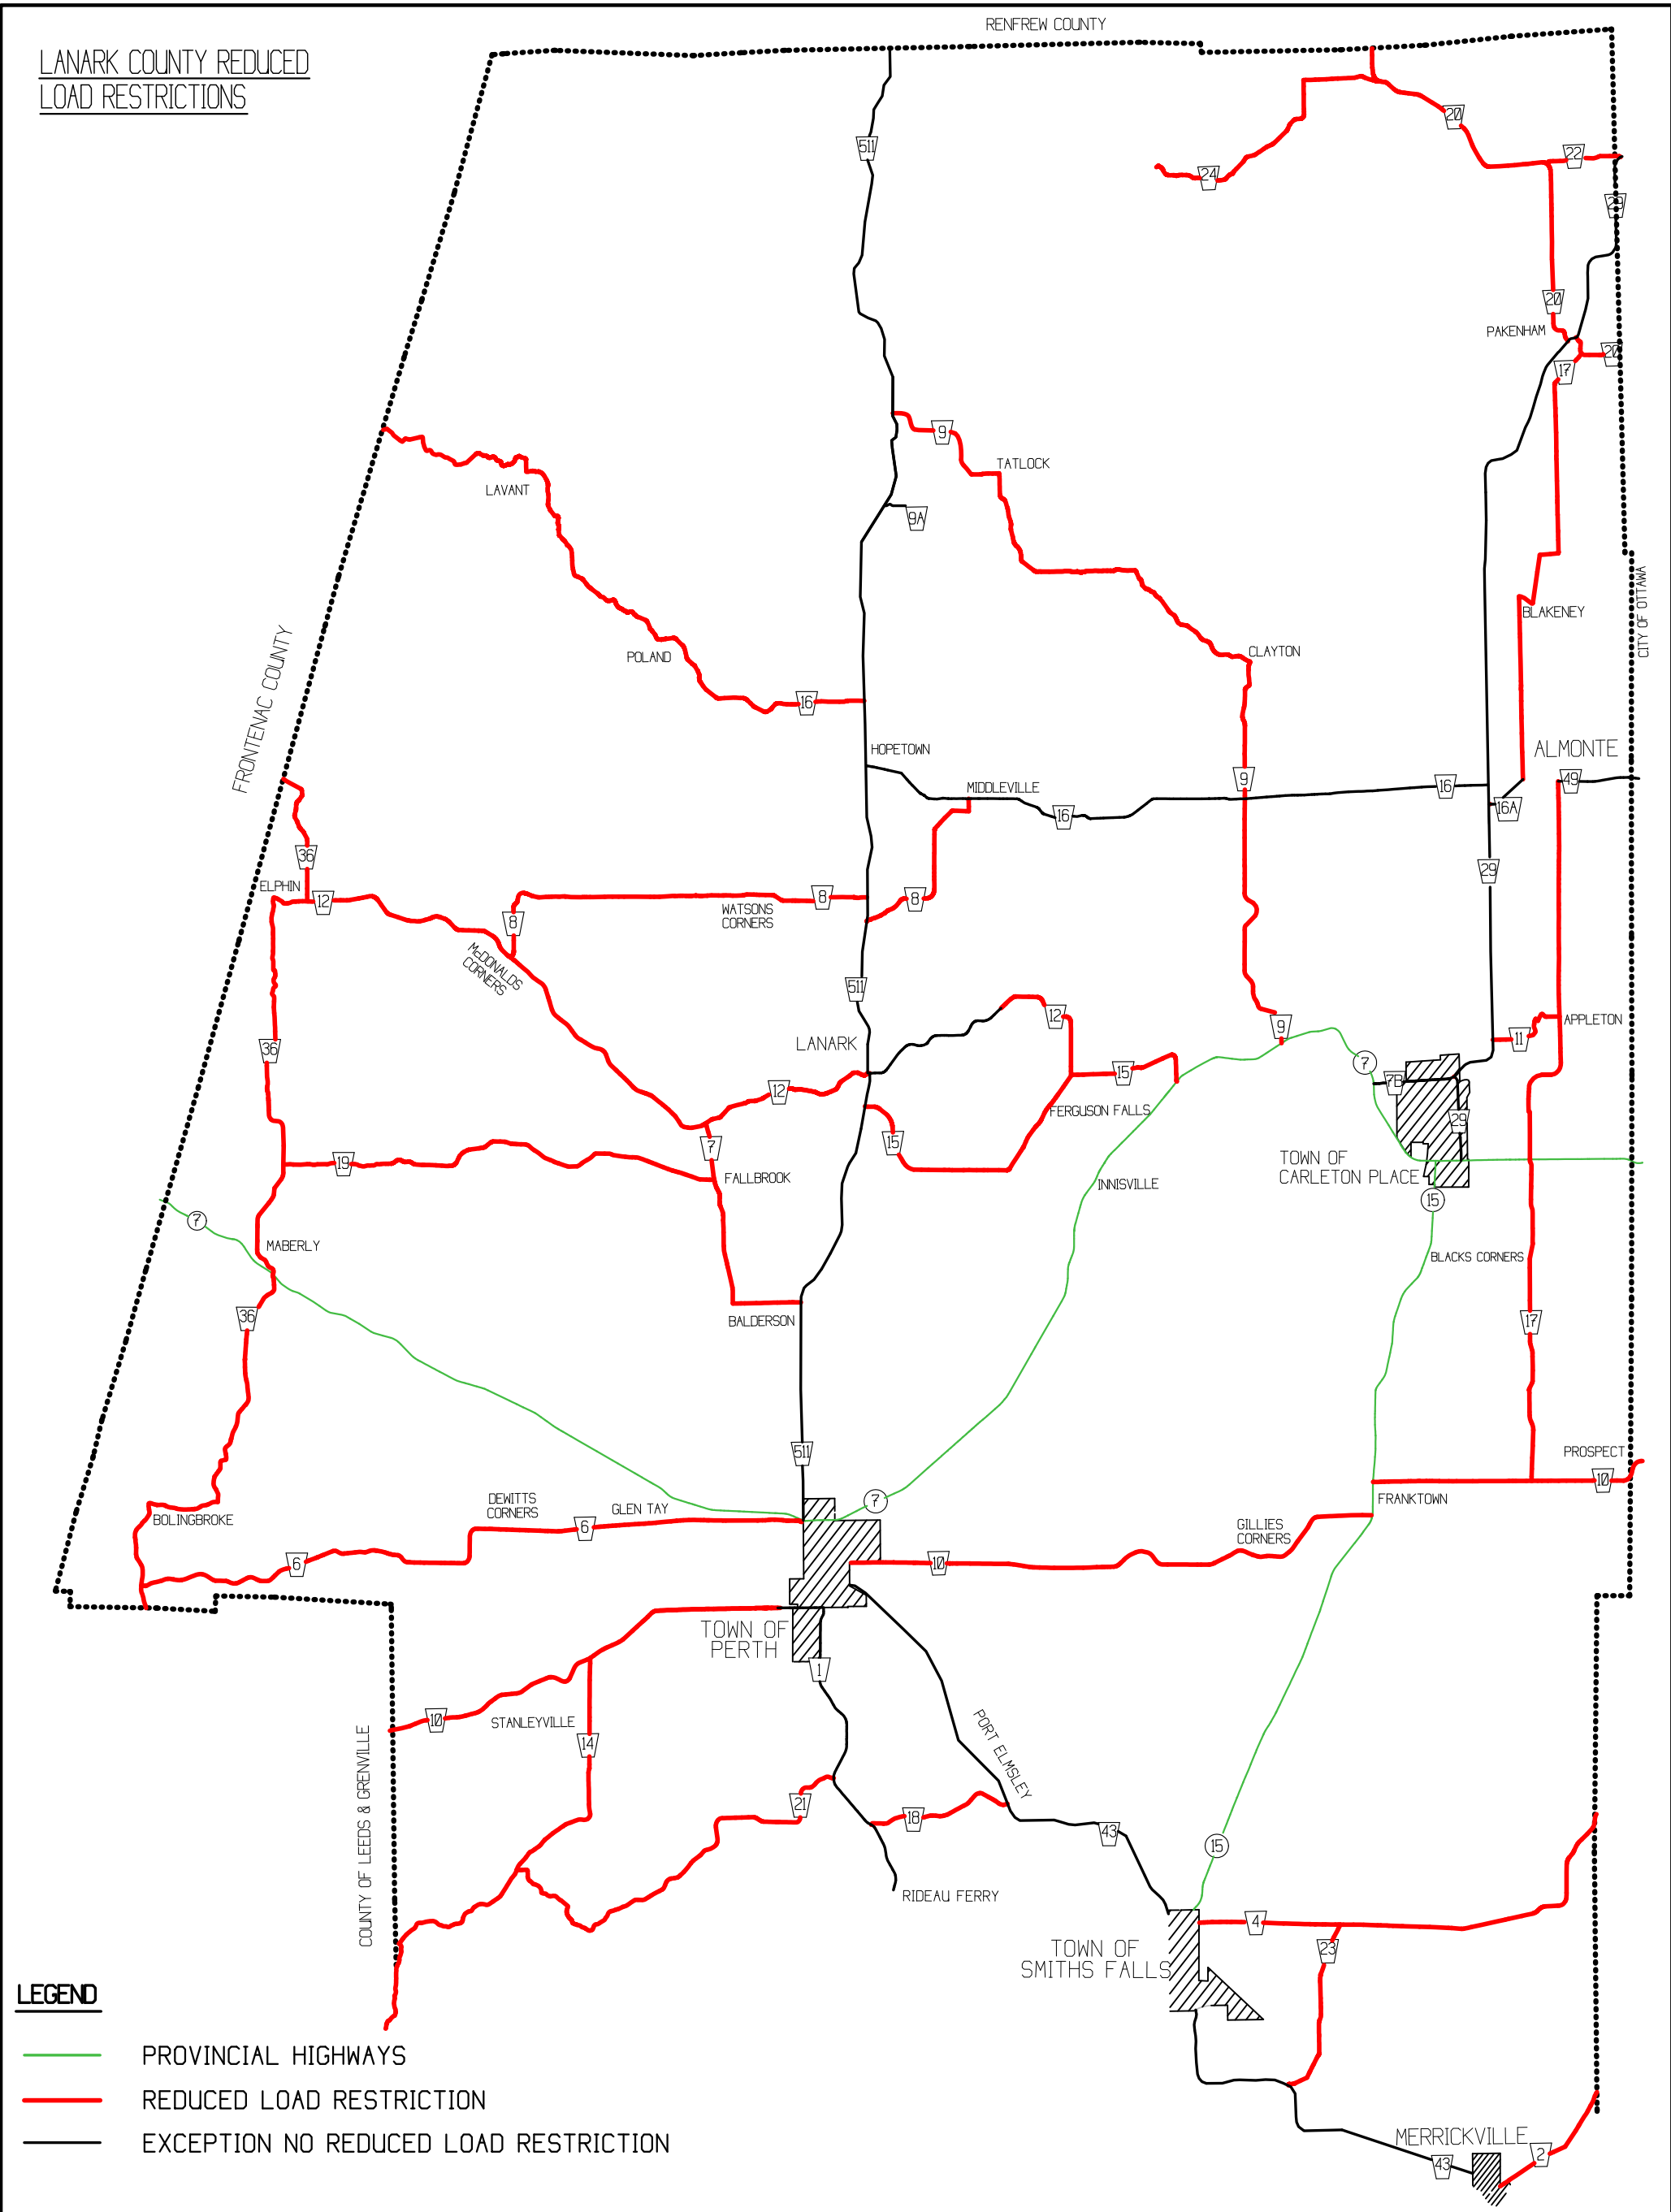

LANARK COUNTY REDUCED
LOAD RESTRICTIONS

LEGEND

- PROVINCIAL HIGHWAYS
- REDUCED LOAD RESTRICTION
- EXCEPTION NO REDUCED LOAD RESTRICTION