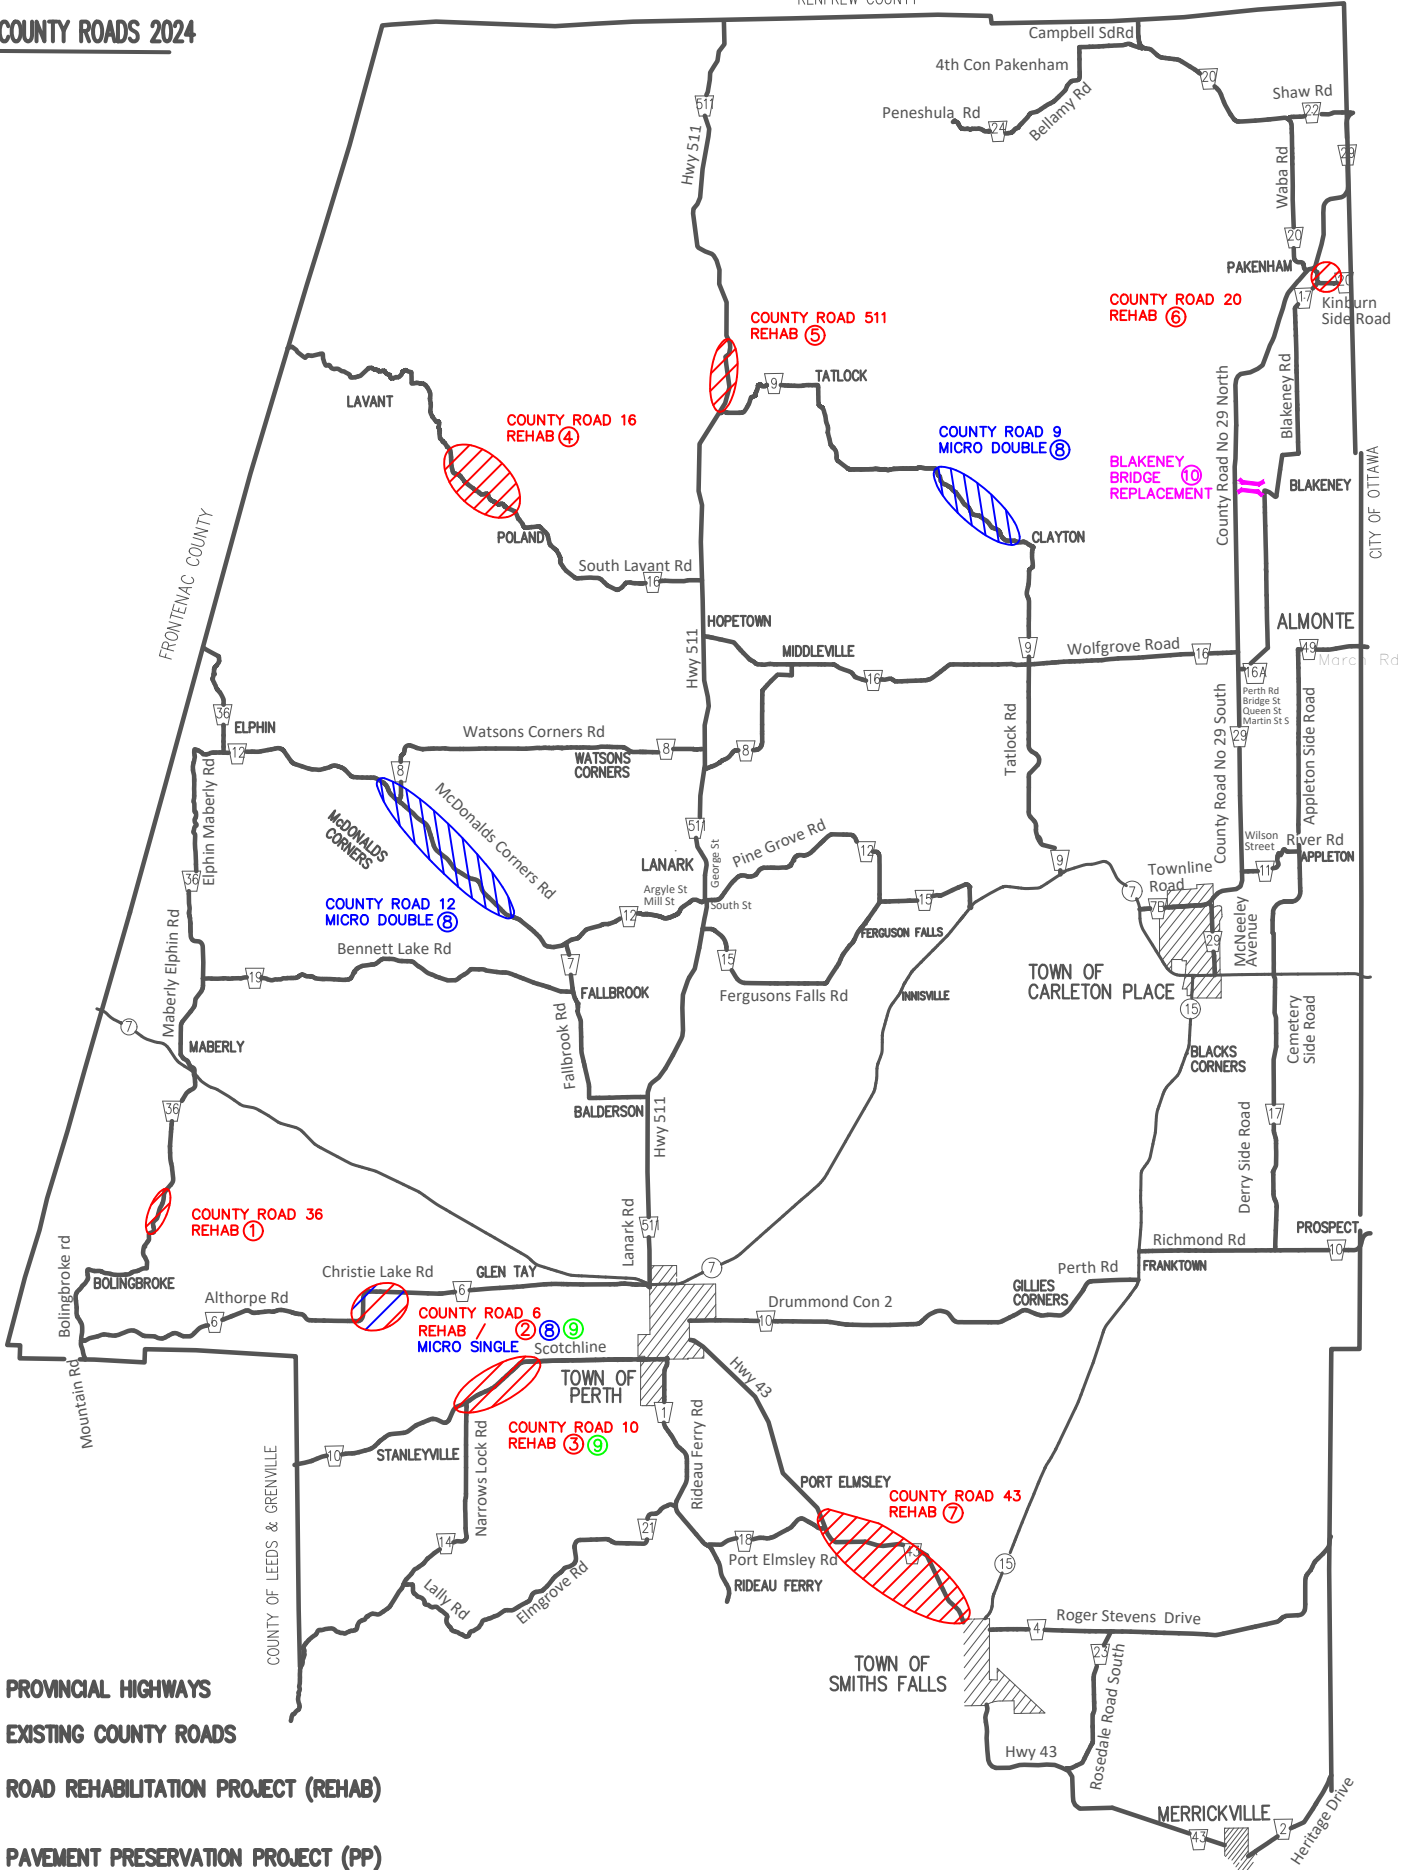

# LANARK COUNTY ROADS 2024

RENFREW COUNTY

- LEGEND**
- PROVINCIAL HIGHWAYS
  - EXISTING COUNTY ROADS
  - ROAD REHABILITATION PROJECT (REHAB)
  - PAVEMENT PRESERVATION PROJECT (PP)
  - BRIDGE REHABILITATION